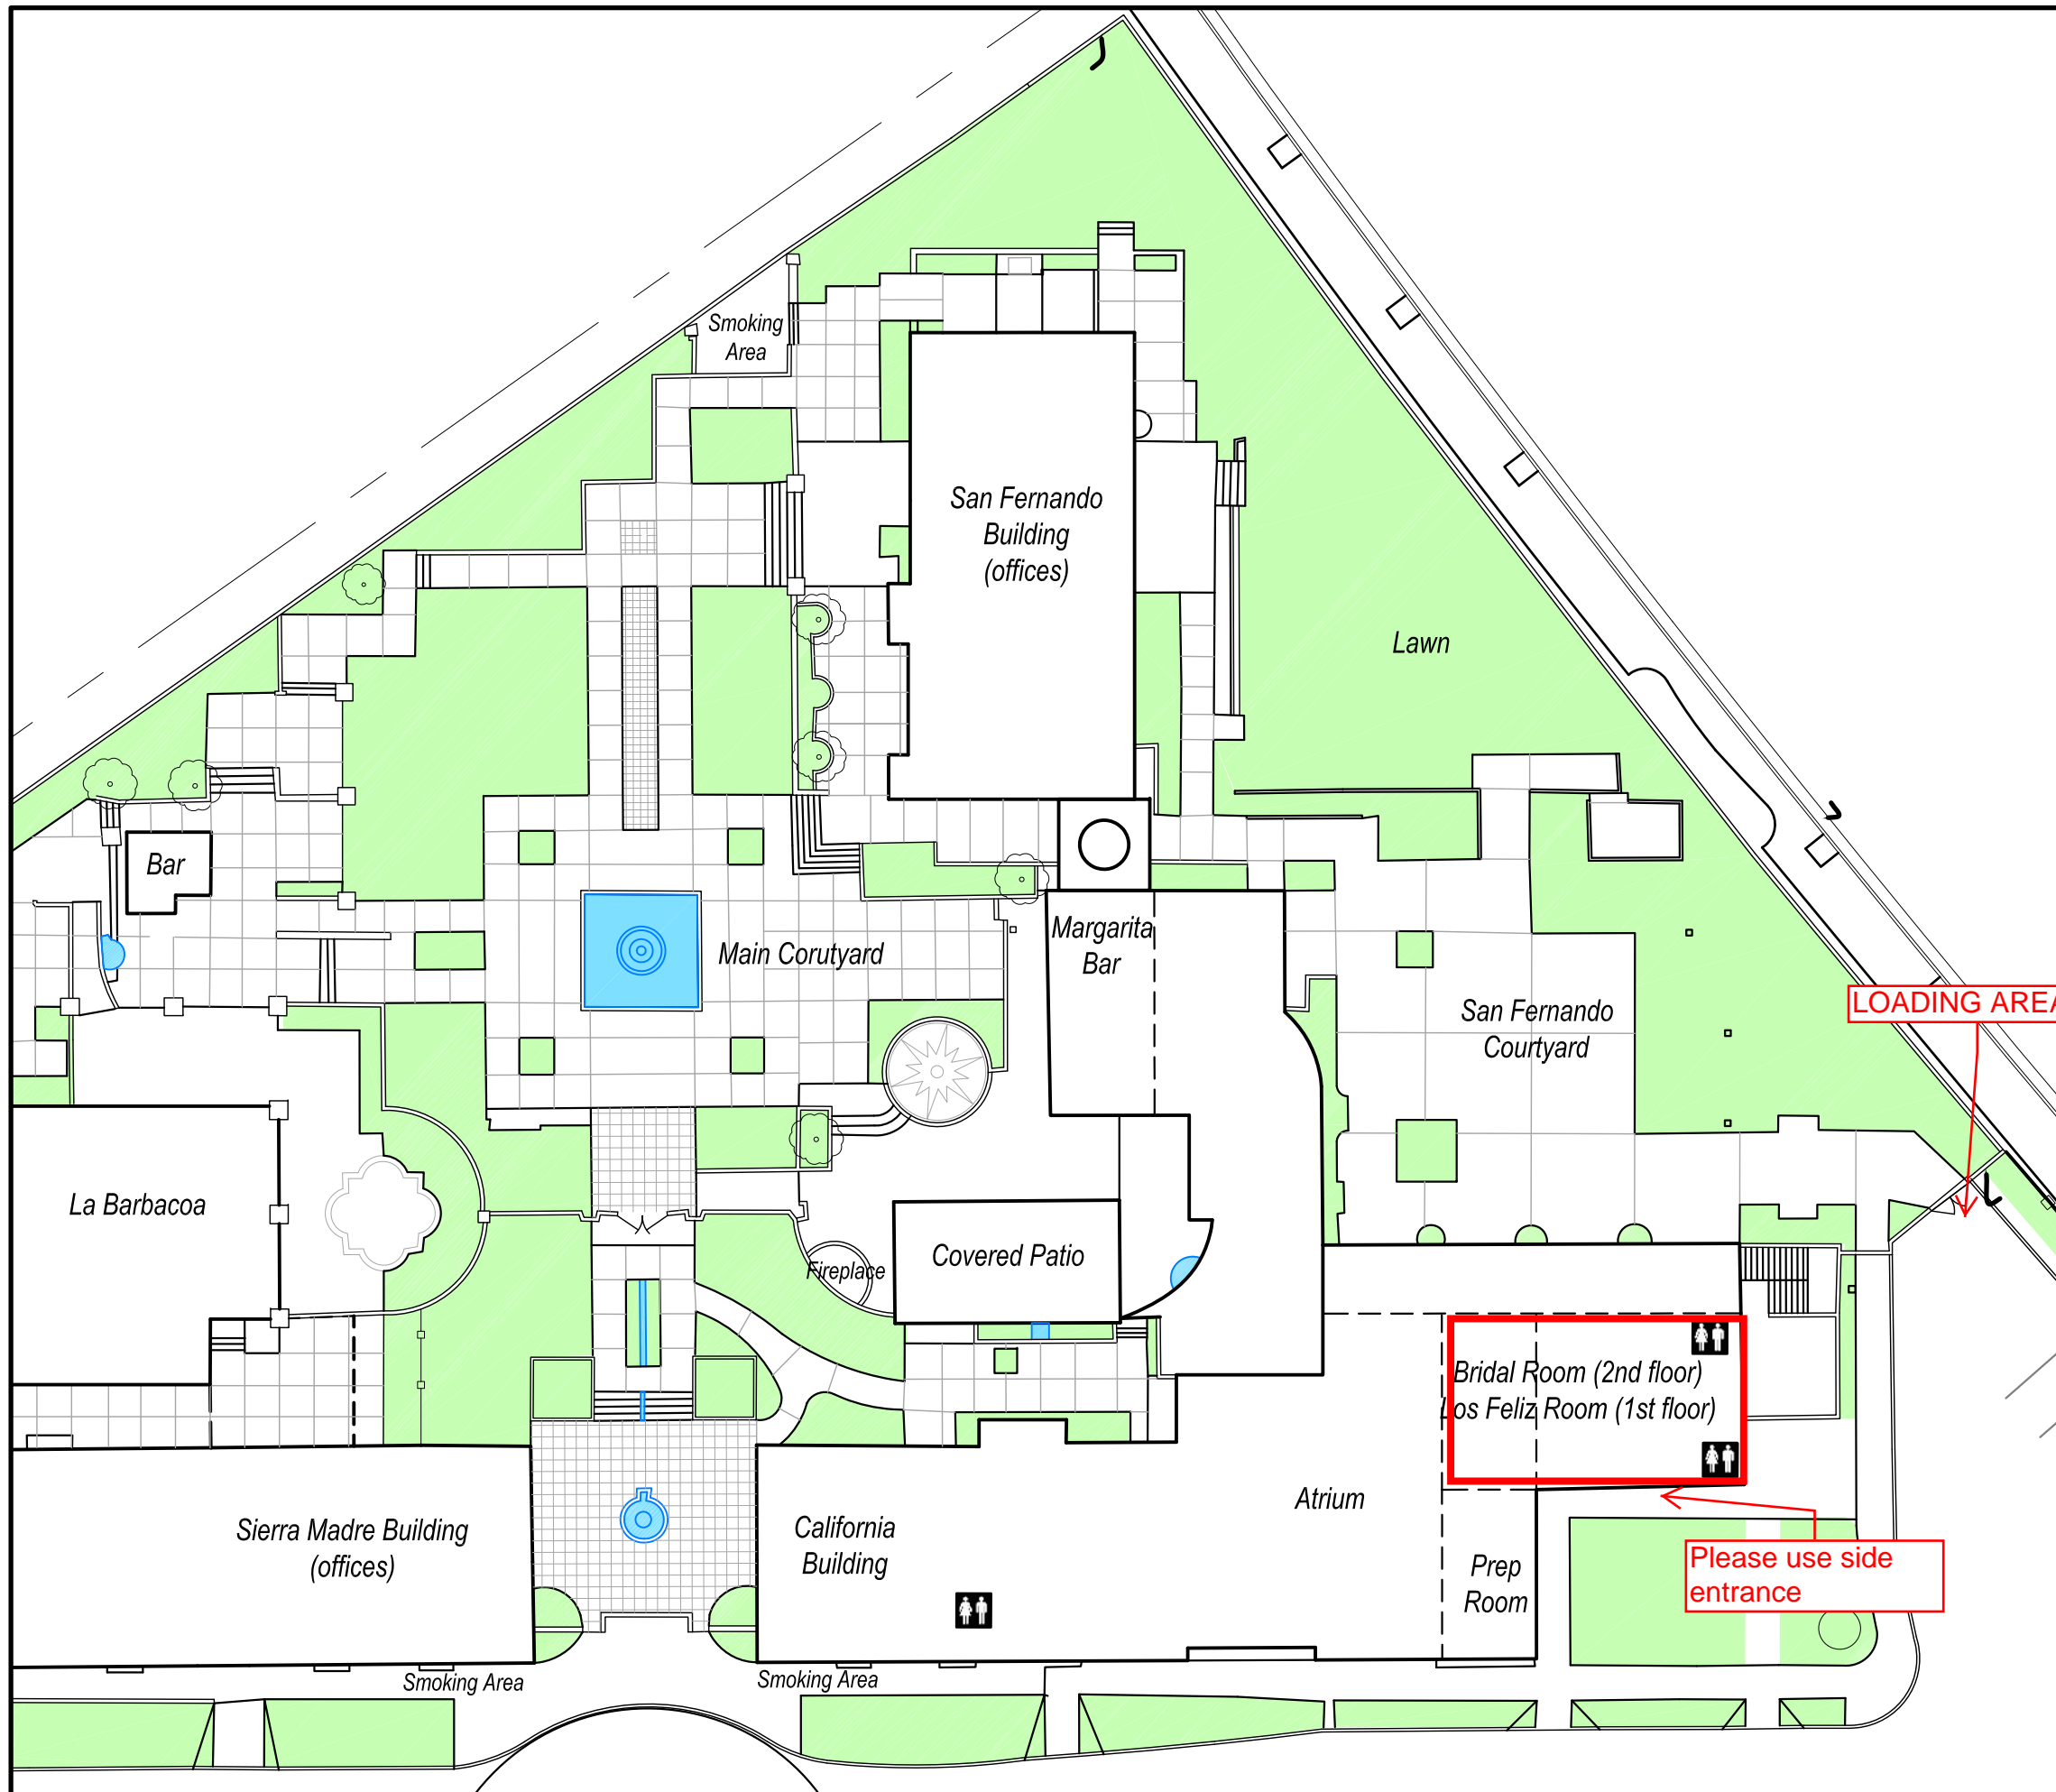

Los Angeles River Center and Gardens

570 West Avenue 26
Los Angeles, CA 90065

323-221-9939
Reservations: Extension 220

- 60" Round Table
- 90" Round Table
- 120" Round Table
- 6' Rectangular Table
- 8' Rectangular Table